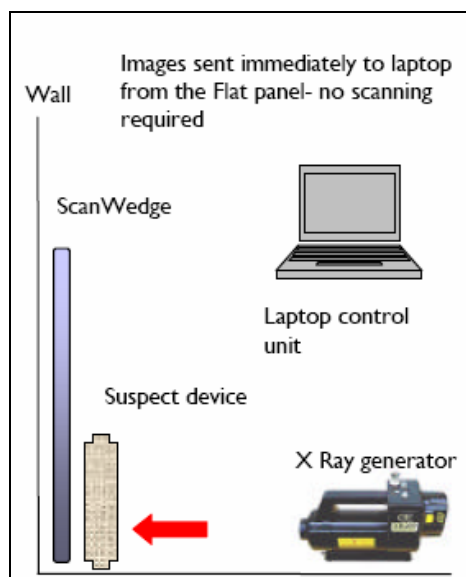

Some Good Reasons to invest in or to upgrade your old portable x-ray units to **SCANWEDGE**:

High Resolution Images	Utilises powerful imaging software
Flatter	Substantially slimmer than conventional units
Safer for operation	No re-approach to suspect objects
Stronger	No mirrors, no moving parts and few fragile components
Faster	High quality images straight to laptop. No reapproach, no scanning, no developing required
50% more coverage	25 x 33 cm (10 x 13") Imaging Area. Complete x-ray system fits in single case.
More rugged in the field	Specifically designed for Police and EOD operations
Less expensive	No film, no consumables, fewer fragile components
More versatile	Tri-directional. Use upright or slide in from either side
Very Compatible	Use with Golden Generators and other 'safe' generators

Dimensions:

Imaging area: 25.4x33cm(10x13")
(a) Depth(Bottom): 2.9cm (1.1")
(b) Depth Top of Panel: 3.7cm(1.45")
(c) Depth at domed area (above screening area): 11.4cm(4.4")

Width: 34.4cm (13.5")
Height: 93.2cm (36.6")

Note: All dimension are approximate