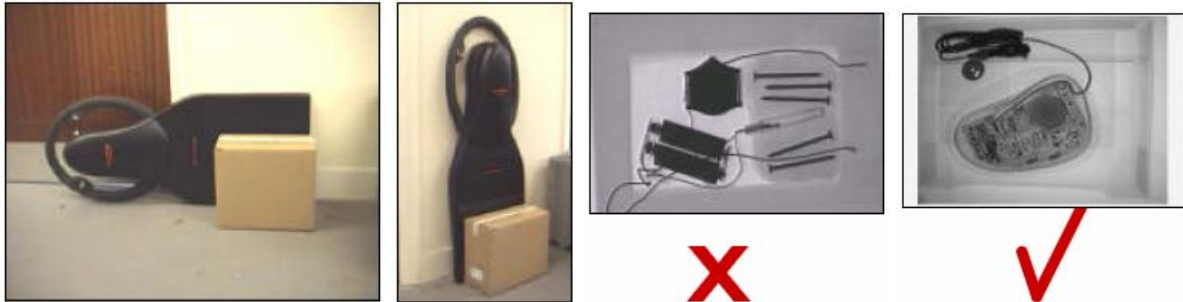

### Some Good Reasons to invest in or to upgrade your old portable x-ray units to **SCANWEDGE**:

<b>High Resolution Images</b>	Utilises powerful imaging software
<b>Flatter</b>	Substantially slimmer than conventional units
<b>Safer for operation</b>	No re-approach to suspect objects
<b>Stronger</b>	No mirrors, no moving parts and few fragile components
<b>Faster</b>	High quality images straight to laptop. No reapproach, no scanning, no developing required
<b>50% more coverage</b>	<b>25 x 20 cm (8 x 10") Imaging Area.</b> Complete x-ray system fits in single case.
<b>More rugged in the field</b>	Specifically designed for Police and EOD operations
<b>Less expensive</b>	No film, no consumables, fewer fragile components
<b>More versatile</b>	Tri directional. Use upright or slide in from either side
<b>Very Compatible</b>	Use with Golden Generators and other 'safe' generators

### Dimensions:

Imaging area: 25x20cm(8x10")  
 (a) Depth(Bottom): 2cm (0.78")  
 (b) Depth Top of Panel: 3cm(1.18")  
 (c) Depth at domed area (above screening area): 10cm(3.9")

Width: 27.5cm (10.8")  
 Height: 56cm (22")

### Innovative, Rugged and Flat with lots more coverage:

A new, rugged flat panel x-ray imaging system specifically designed for Security and Law Enforcement professionals. Its unique flat panel design allows **SCANWEDGE** to be used even in the most confined spaces. **SCANWEDGE** can be used from different orientations and its powerful imaging processing software produces high quality resolution x-ray images. Furthermore, its flat imaging area of 25cm x 33 cm provides more than 50% coverage than other conventional portable x-ray systems. **SCANWEDGE** is available as a complete system or as a flatpanel upgrade or accessory for your current generator or other portable x-ray system.