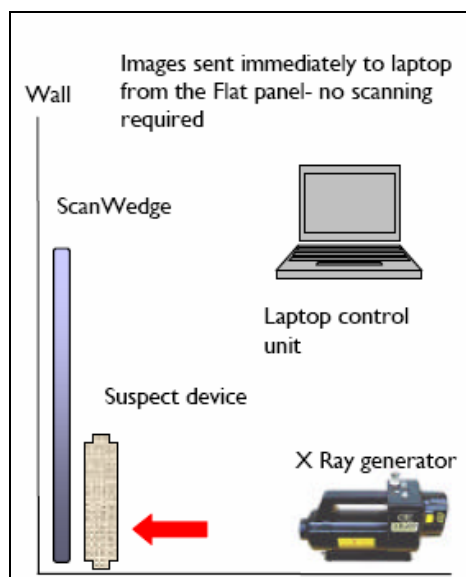

### Innovative, Rugged, Compact and Flat:

A new, rugged flat panel x-ray imaging system specifically designed for Security and Law Enforcement professionals. Its unique flat panel design allows **SCANWEDGE** to be used even in the most confined spaces. **SCANWEDGE** can be used from different orientations and its powerful imaging processing software produces high quality resolution x-ray images. It has a compact ergonomic design with an imaging area of 25 x 20 cm (8 x 10"). **SCANWEDGE** is available as a complete system or as a flatpanel upgrade or accessory for your current generator or other portable x-ray system.

**SCANWEDGE** is available as a complete flat panel x-ray system and/or as an upgrade to Golden portable x-ray generators currently using Costly Polaroid Film or Image Processors; and Conventional CCD Imaging Boxes

### Some Good Reasons to invest in or to upgrade your old portable x-ray units to **SCANWEDGE**:

<b>High Resolution Images</b>	Utilises powerful imaging software
<b>Flatter</b>	Substantially slimmer than conventional units
<b>Safer for operation</b>	No re-approach to suspect objects
<b>Stronger</b>	No mirrors, no moving parts and few fragile components
<b>Faster</b>	High quality images straight to laptop. No reapproach, no scanning, no developing required
<b>50% more coverage</b>	<b>25 x 20 cm (8 x 10") Imaging Area.</b> Complete x-ray system fits in single case.
<b>More rugged in the field</b>	Specifically designed for Police and EOD operations
<b>Less expensive</b>	No film, no consumables, fewer fragile components
<b>More versatile</b>	Tri directional. Use upright or slide in from either side
<b>Very Compatible</b>	Use with Golden Generators and other 'safe' generators